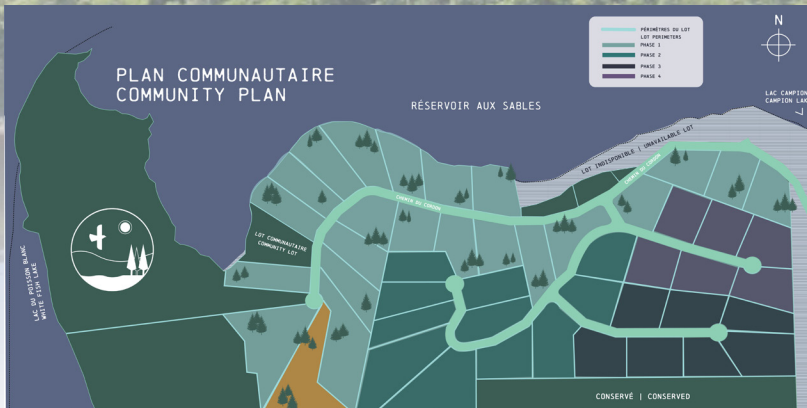

# FALCON RIDGE | LOT 10

LOT

#10

**Falcon Ridge** has very large specimens of aspen that overhang the forest. These poplars are a pioneer species in the vegetation sequence. Their function is to prepare the soil and create shade for subsequent species such as sugar maple, red oak and beech. The forest structure of the property is dense, very heterogeneous and represents a maple grove type ecosystem.

This lot is situated at the back corner of community, and close to common elements. A large private 3 acre lot located on a slope, offers optimal views of the western lake front and of the wetland conservation area.

LOT SIZE	3 acres
PRICE	RESERVED

\*Ecological study conducted by:  
Claudine Murray Technologue

[www.falconridgeliving.ca](http://www.falconridgeliving.ca)